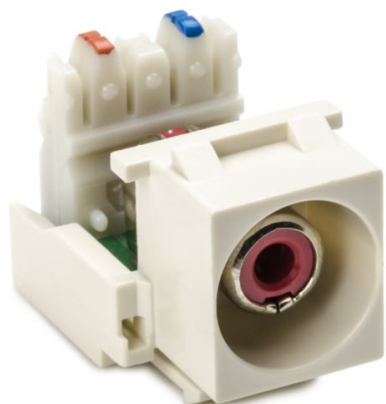

## Specification Sheet

Part Number: RCAR110-FW

RCA-110 Connector Module With Red Stripe, Office White, 1/pkg

**Article Number**

854-44268

**Type**

RCA110

**Color**

Office White (OEWH)

**Features & Benefits**

- The connector module is a keystone footprint that inserts into HellermannTyton's standard flush wall plates.

**Quantity Per**

bag

**Product Description**

HellermannTyton provides modules for various types of connectors. Available in three colors, these modules are adaptable to HellermannTyton faceplates, surface mount boxes and modular panels.

**Short Description**

RCA-110 Connector Module With Red Stripe, Office White, 1/pkg

**Global Part Name**

RCA110

**Technical Description**

RCA-110 Connector Module With Red Stripe, Office White

**Package Quantity(Imperial)**